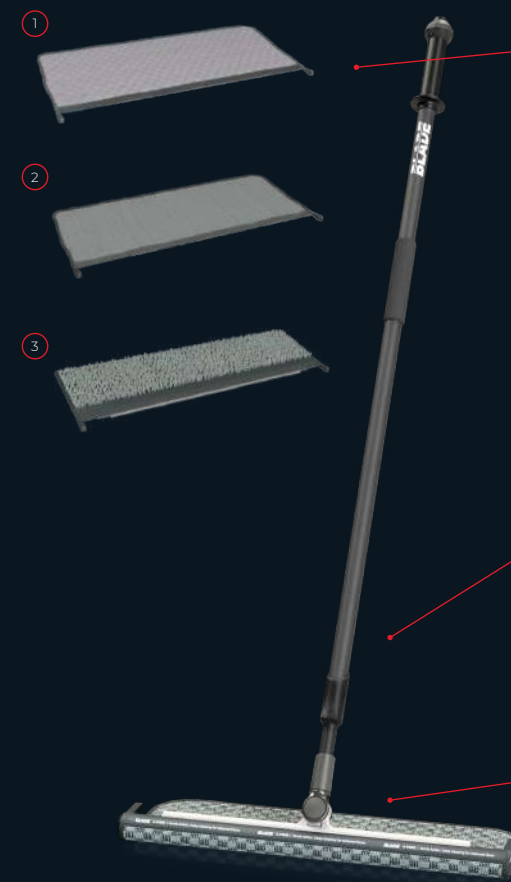

WHAT'S IN THE BOX

1. BLADE Handle
2. BLADE Frame
3. S-Fibre

More Surface Pressure

The precision edge exerts up to 80x more surface pressure onto the ultra-microfibre mop to remove more dirt and grime with every clean.

Quick-Change

Switch one ultra-microfibre for another with a simple slide off, slide on.

Reset. Reverse.

Reset the rubber blade onto a new section of ultra-microfibre to maintain fresh, clean contact points. Once one side is fully used, flip over and continue using the reverse side for up to 4x more coverage.

No Need For Buckets

With its refillable handle and built in spray, BLADE sprays fresh, clean solution on-demand, activated by the push of a button.

Spray

Three-way jets create an even layer of solution to help release ingrained dirt.